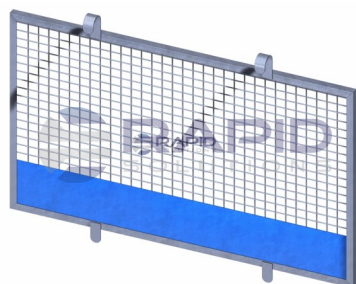

HANDRAIL POST

HANDRAIL POST DOUBLE PARAPET

EDGE PROTECTION

ACCESS GATE

MESH GUARD

READY-FIX TRANSOM

FIXED TRANSOM

DOUBLE WEDGED TRANSOM

STRONGBOY

LADDER BEAM

SHADE CLOTH

HIGH TENSILE STRAPPING

CHAIN MESH

SCAFFOLD SPANNER

SCAFFOLD BASE PLATE

GIN WHEEL