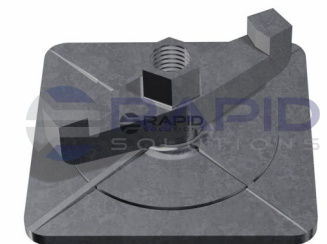

ACROW PROPS

PROP PIN

BAR TIE CONE

BAR TIE COUPLER

TIE BAR

WING NUT

NUT WASHER

SWIVEL NUT WASHER

STEEL CONE

WASHER PLATE

WATER BARRIER

WALER PLATE