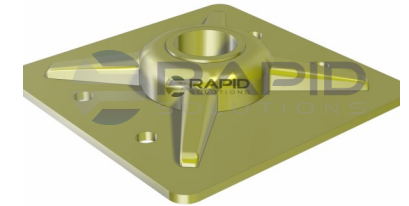

ACROW PROPS

PROP PIN

BAR TIE CONE

BAR TIE COUPLER

TIE BAR

WING NUT

NUT WASHER

SWIVEL NUT WASHER

STEEL CONE

WASHER PLATE

WATER BARRIER

WALER PLATE