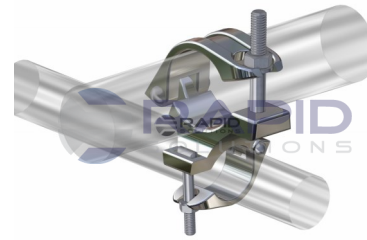

DOUBLE COUPLER

SWIVEL COUPLER

REDUCTION DOUBLE COUPLER

REDUCTION SWIVEL COUPLER

PUTLOG FULL COUPLER

PUTLOG SINGLE COUPLER

SWIVEL COUPLER

GRAVLOCK GIRDER COUPLER

GRAVLOCK SWIVEL COUPLER

INTERNAL JOINER

EXTERNAL JOINER

BOARD COUPLER

WALL TIE BRACKET

GALVANISED TUBE