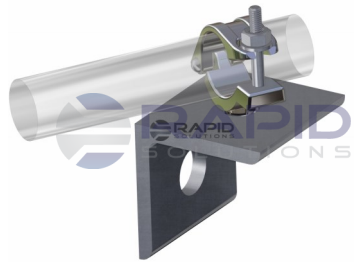

DOUBLE COUPLER

SWIVEL COUPLER

REDUCTION DOUBLE COUPLER

REDUCTION SWIVEL COUPLER

PUTLOG FULL COUPLER

PUTLOG SINGLE COUPLER

SWIVEL COUPLER

GRAVLOCK GIRDER COUPLER

GRAVLOCK SWIVEL COUPLER

INTERNAL JOINER

EXTERNAL JOINER

BOARD COUPLER

WALL TIE BRACKET

GALVANISED TUBE