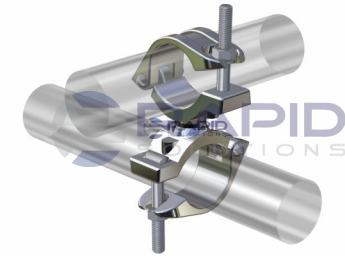

DOUBLE COUPLER

SWIVEL COUPLER

REDUCTION DOUBLE COUPLER

REDUCTION SWIVEL COUPLER

PUTLOG FULL COUPLER

PUTLOG SINGLE COUPLER

SWIVEL COUPLER

GRAVLOCK GIRDER COUPLER

GRAVLOCK SWIVEL COUPLER

INTERNAL JOINER

EXTERNAL JOINER

BOARD COUPLER

WALL TIE BRACKET

GALVANISED TUBE